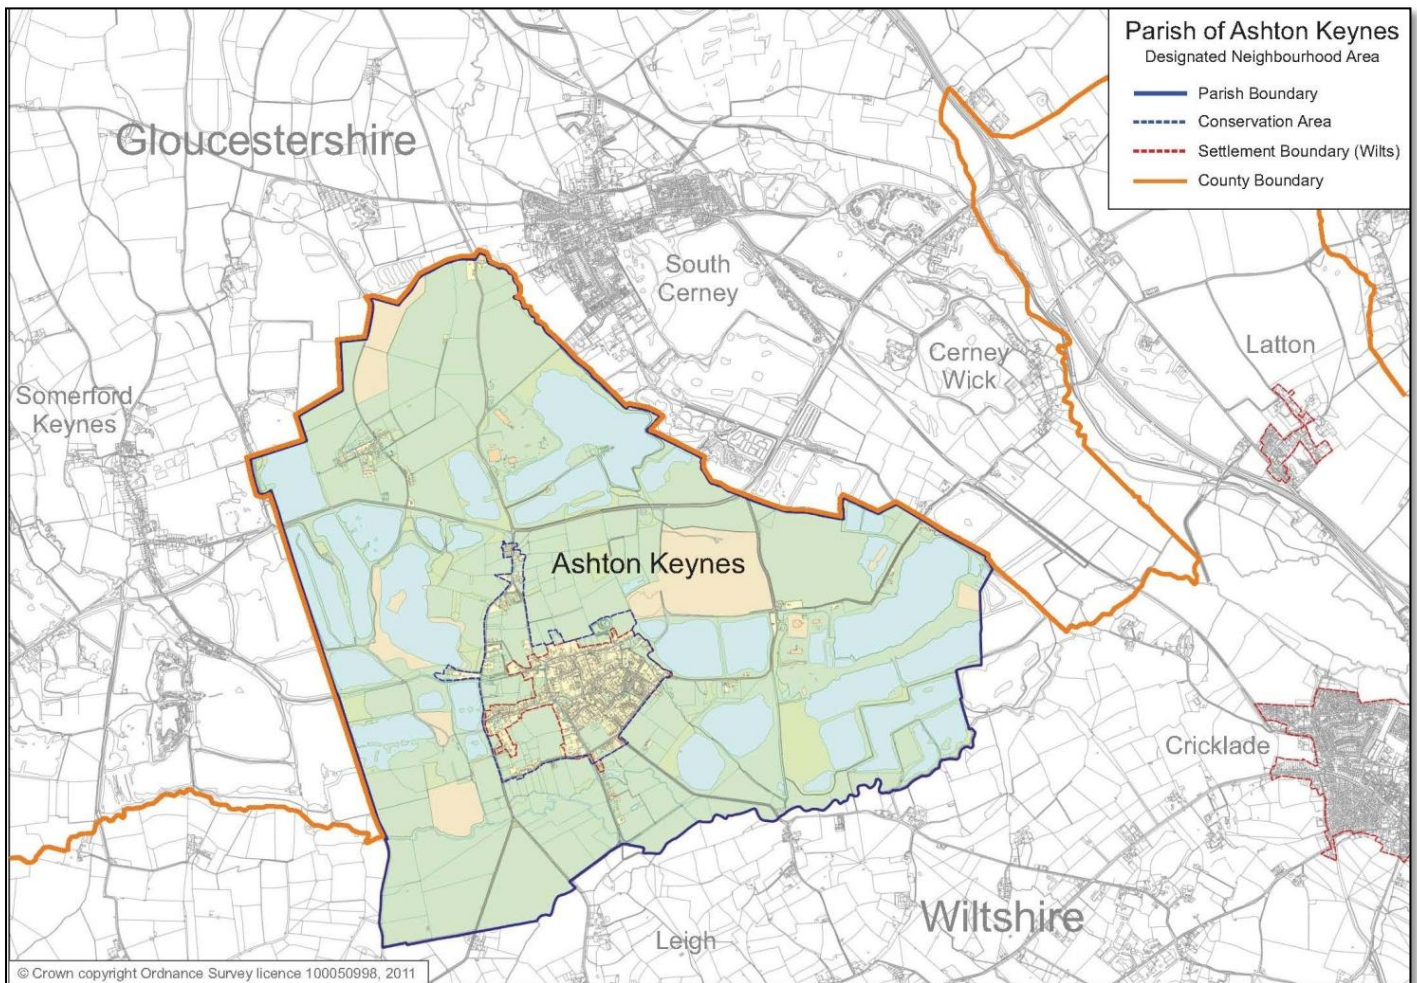

Application for Designation of the Ashton Keynes Neighbourhood Area

We have received an application for the designation of Ashton Keynes Parish as a neighbourhood area from Ashton Keynes Parish Council